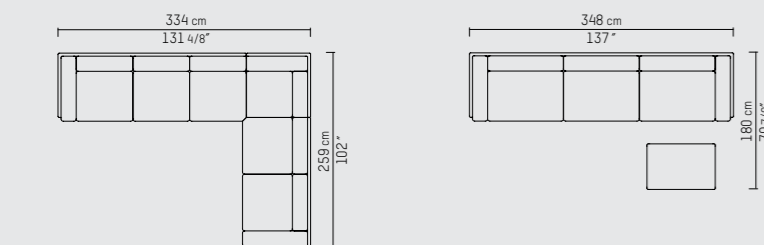

Seat depth / zitdiepte / Sitztiefe: 60 cm / 23 5/8" inch

SPECIFICATION  
SPECIFICATIE  
SPEZIFIKATION

**ENGLISH**

Upholstery	Piet Boon fabrics cat. P and High Performance. Piet Boon leathers cat. D, S and R.	Weight / CBM	Armchair	38 kg / 0,86 m <sup>3</sup>
Base color	Black (BL), Taupe (TP), Grey (GR), Dust grey (DG).		3 Seater	90 kg / 1,92 m <sup>3</sup>
Material	Base: Wooden frame with elastic webbing. Arms and legs are made of ash wood. Seat cushion: High resilience foam with a top layer of memory foam and goose down. Fabric covers are removable, leather covers are fixed. Back cushion: High resilience foam with a top layer mixture of goose down and polyester fibers.		4,5 Seater	125 kg / 2,68 m <sup>3</sup>
			Arm 174 cm l/r	65 kg / 1,36 m <sup>3</sup>
			Arm 249 cm l/r	85 kg / 1,93 m <sup>3</sup>
			Corner l/r	25 kg / 0,65 m <sup>3</sup>
			Pouf	22 kg / 0,30 m <sup>3</sup>