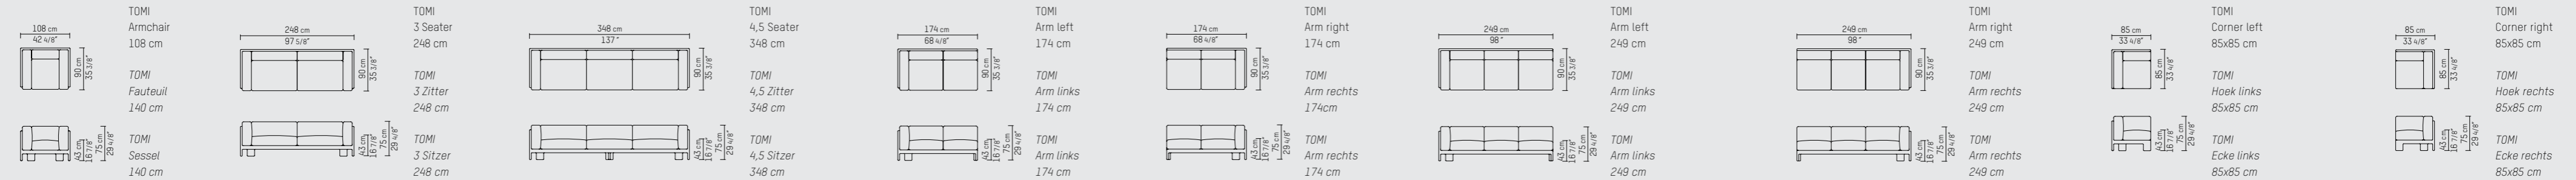

Seat depth / zitdiepte / Sitztiefe: 60 cm / 23 5/8" inch

SPECIFICATION  
SPECIFICATIE  
SPEZIFIKATION

**ENGLISH**

Upholstery	Piet Boon fabrics cat. P and High Performance. Piet Boon leathers cat. D, S and R.	Weight / CBM	Armchair	38 kg / 0,86 m <sup>3</sup>
Base color	Black (BL), Taupe (TP), Grey (GR), Dust grey (DG).		3 Seater	90 kg / 1,92 m <sup>3</sup>
Material	Base: Wooden frame with elastic webbing. Arms and legs are made of ash wood. Seat cushion: High resilience foam with a top layer of memory foam and goose down. Fabric covers are removable, leather covers are fixed. Back cushion: High resilience foam with a top layer mixture of goose down and polyester fibers.		4,5 Seater	125 kg / 2,68 m <sup>3</sup>
			Arm 174 cm l/r	65 kg / 1,36 m <sup>3</sup>
			Arm 249 cm l/r	85 kg / 1,93 m <sup>3</sup>
			Corner l/r	25 kg / 0,65 m <sup>3</sup>
			Pouf	22 kg / 0,30 m <sup>3</sup>