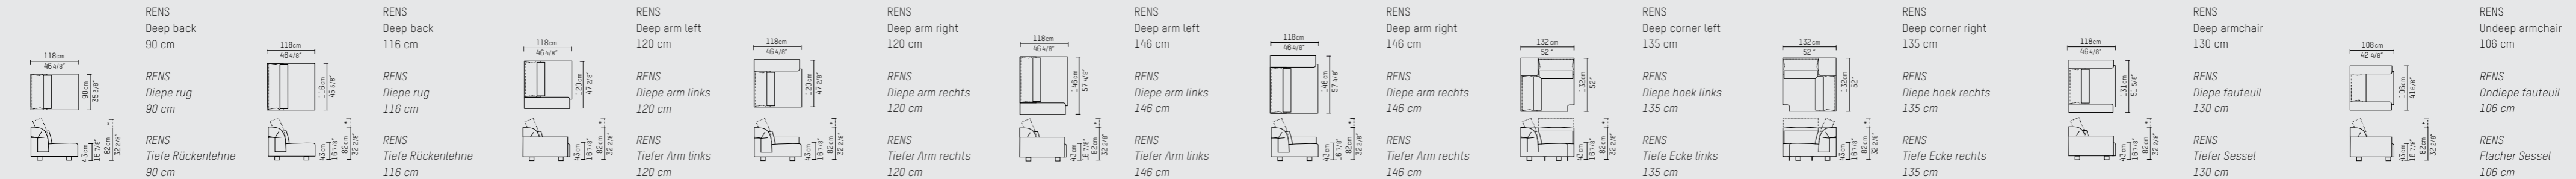

# RENS SOFA

ENGLISH

The RENS is the first Piet Boon sofa with a height adjustable back, offering ultimate comfort. Both elegant and functional, this modular sofa harmonizes any space or living room through its inviting and generous feel. The design is available in both a deep and an undeep version. The accompanying accessories consist of a set of several wooden side tables. Designed to be used as modules, buffer elements or central coffee tables.

Seat depth / zitdiepte / Sitztiefe: 72 cm / 28 3/8"

Seat depth extra cushion / zitdiepte extra kussen / Sitztiefe zusätzliches Kissen: 55 cm / 21 5/8"

Seat depth / zitdiepte / Sitztiefe: 65 cm / 25 5/8"