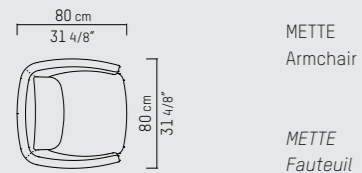

METTE DINING & ARMCHAIR

ENGLISH

The METTE series includes a dining chair and an armchair that combine comfort, restraint and soft expression. Defined by calm proportions and a shell that wraps from the back into the sides, the designs feel supportive and gently enclosing. Different material combinations allow for subtle variation in character and appearance.

NEDERLANDS

De METTE serie omvat een fauteuil en een eetkamerfauteuil die comfort, ingetogenheid en een zachte uitstraling combineren. Gekenmerkt door rustige proporties en een schaal die vanuit de rug doorloopt naar de zijanten, voelen de ontwerpen ondersteunend en geborgen aan. Verschillende materiaalcombinaties zorgen voor subtiele variatie in karakter en uitstraling.

DEUTSCH

Die METTE Serie umfasst einen Sessel und einen Esszimmersessel, die Komfort, Zurückhaltung und eine weiche Ausstrahlung vereinen. Geprägt von ruhigen Proportionen und einer Schale, die von der Rückenlehne in die Seiten übergeht, wirken die Designs stützend und umschließend. Verschiedene Materialkombinationen ermöglichen subtile Variationen in Charakter und Erscheinung.

METTE
Fauteuil