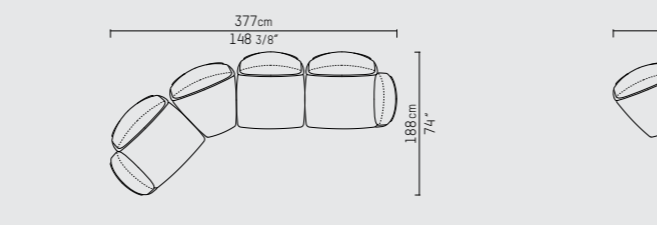

Seat depth / zitdiepte / Sitztiefe: 64 cm / 25 2/8" inch