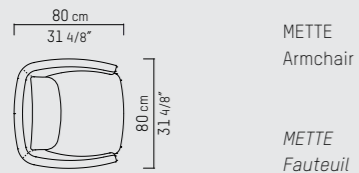

METTE DINING & ARMCHAIR

ENGLISH

The METTE series includes a dining chair and an armchair that combine comfort, restraint and soft expression. Defined by calm proportions and a shell that wraps from the back into the sides, the designs feel supportive and gently enclosing. Different material combinations allow for subtle variation in character and appearance.

NEDERLANDS

De METTE serie omvat een fauteuil en een eetkamerfauteuil die comfort, ingetogenheid en een zachte uitstraling combineren. Gekenmerkt door rustige proporties en een schaal die vanuit de rug doorloopt naar de zijanten, voelen de ontwerpen ondersteunend en geborgen aan. Verschillende materiaalcombinaties zorgen voor subtiele variatie in karakter en uitstraling.

DEUTSCH

Die METTE Serie umfasst einen Sessel und einen Esszimmersessel, die Komfort, Zurückhaltung und eine weiche Ausstrahlung vereinen. Geprägt von ruhigen Proportionen und einer Schale, die von der Rückenlehne in die Seiten übergeht, wirken die Designs stützend und umschließend. Verschiedene Materialkombinationen ermöglichen subtile Variationen in Charakter und Erscheinung.

METTE
Fauteuil